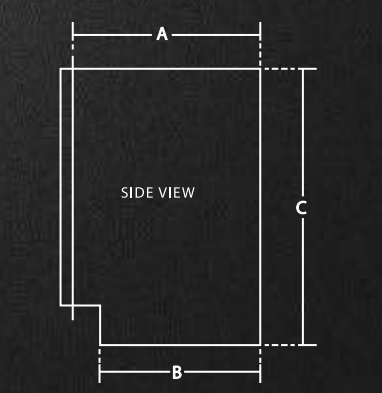

...introducing the exclusive Connelly Collection

DENVER shown with panoramic trim.

Dimensions

	RENO	MADISON	TULSA	DENVER
A	305mm	305mm	305mm	305mm
B	265mm	265mm	265mm	265mm
C	530mm	530mm	680mm	530mm
D	572mm	722mm	722mm	872mm
E	305mm	305mm	305mm	305mm
F	490mm	490mm	640mm	490mm
G	80mm	80mm	80mm	80mm
H	660mm	805mm	805mm	905mm
I	600mm	750mm	750mm	900mm
J	410mm	410mm	560mm	410mm
K	120mm	120mm	120mm	120mm