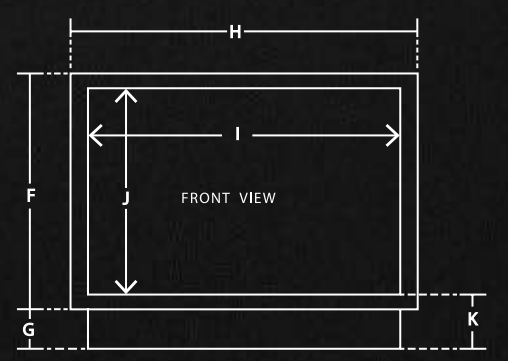

...introducing the exclusive Connelly Collection

DENVER shown with panoramic trim.

Dimensions

	RENO	MADISON	TULSA	DENVER
A	305mm	305mm	305mm	305mm
B	265mm	265mm	265mm	265mm
C	530mm	530mm	680mm	530mm
D	572mm	722mm	722mm	872mm
E	305mm	305mm	305mm	305mm
F	490mm	490mm	640mm	490mm
G	80mm	80mm	80mm	80mm
H	660mm	805mm	805mm	905mm
I	600mm	750mm	750mm	900mm
J	410mm	410mm	560mm	410mm
K	120mm	120mm	120mm	120mm